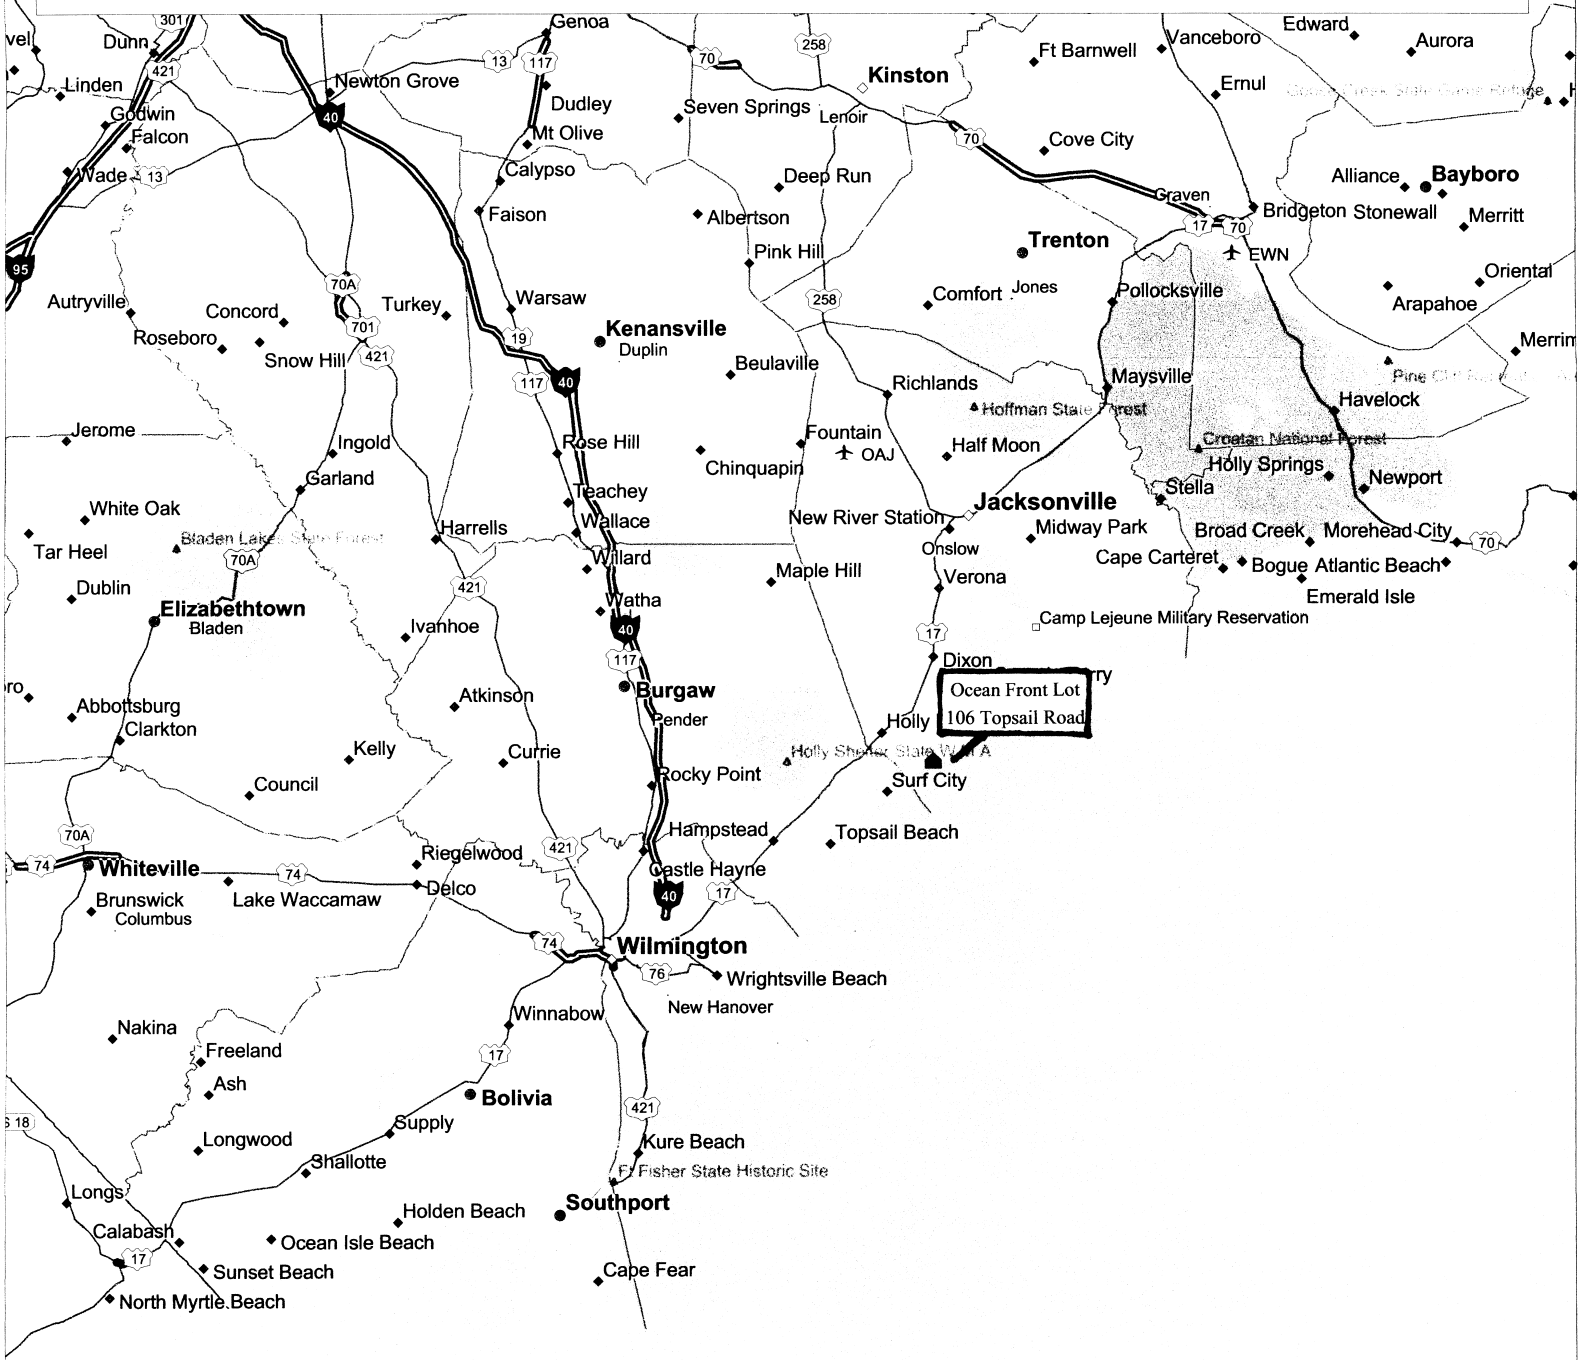

North Topsail Beach-Topsail Island

© 2000 DeLorme. Street Atlas USA; © 2000 GDT, Inc., Rel. 04/2000

Mag 9.00
 Mon Mar 17 14:58 2008
 Scale 1:1,000,000 (at center)
 20 Miles
 20 KM

- | | | | | | |
|--|-----------------------------|--|-----------------------|--|-------------------|
| | Major Road | | Large City | | Land |
| | Local Road | | Park/Reservation | | Water |
| | Major Highway | | City | | Military Reserve |
| | Ferry | | Sched Service Airport | | National Park |
| | Interstate/Limited Access | | Small Town | | State Park/Forest |
| | Interstate/Unlimited Access | | County Boundary | | State Boundary |
| | Point of Interest | | State Boundary | | Population Center |
| | County Seat | | | | |